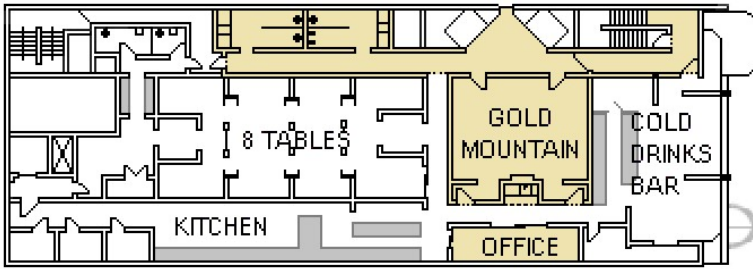

2ND FLOOR

China Live SF

GOLD MOUNTAIN LOUNGE: a private dining/lounge space that groups can rent out for social events. Its name is a tribute to the original Gold Mountain Restaurant that was located in the 644 Broadway building.